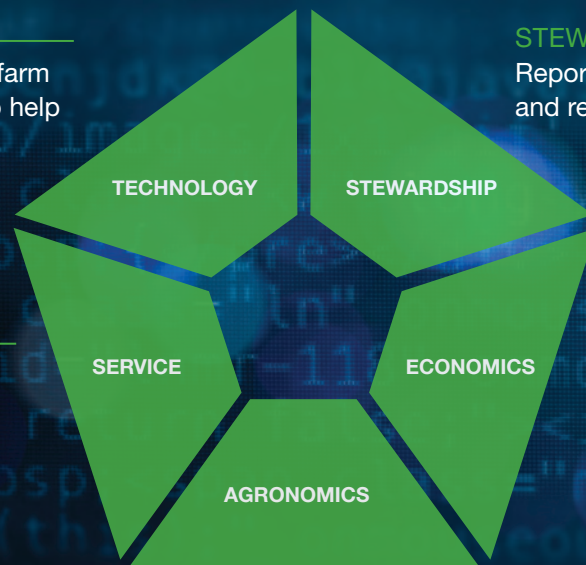

AgriEdge Excelsior: Proven. Trusted. Secure.

For progressive growers seeking to enhance productivity, AgriEdge Excelsior® from Syngenta is the only proven whole-farm program that combines secure data management, innovative product choices and trusted on-farm service, to help growers maximize and sustain their return on investment.

For more than fifteen years, Syngenta has helped growers better manage their business.

TECHNOLOGY

Land.db®, the premium, exclusive farm management software designed to help increase your return on investment

STEWARDSHIP

Reporting and mapping for sustainability and regulatory compliance

SERVICES

Dedicated professional team of on-farm AgriEdge® specialists, web- and phone-based support from Ag Connections, and reseller service and support

ECONOMICS

Ability to measure field-level profitability, mitigate risk in crop production and financing for Syngenta crop inputs

AGRONOMICS

Integrated crop planning and prescription recommendations through software and partnerships as well as access to a complete portfolio of products