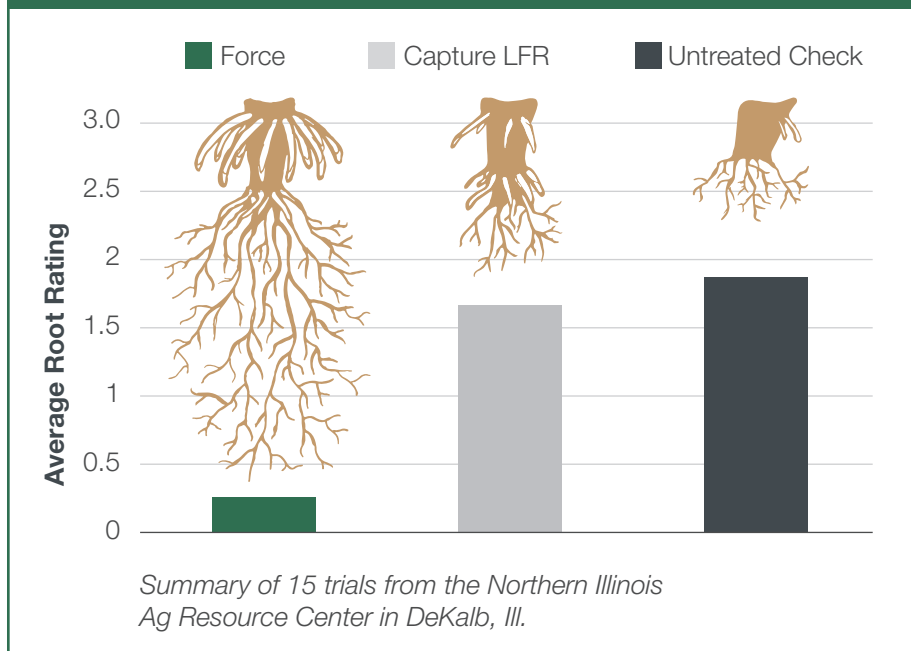

Why would you use a product that doesn't provide the most effective control?

Compare the lodged stalk and root damage of the corn treated with Capture LFR (center) and untreated check (left) versus the straight stalk and healthy roots of corn treated with Force (right).

Photo from refuge corn from the University of Illinois at DeKalb, Ill.

Proven, consistent control

With Force CS soil-applied insecticide, growers can achieve the same top-rated performance they expect from Force 3G, but in an easy-to-use liquid formulation. Regardless of hybrid or application method (T-band or in-furrow), Force CS offers superior protection against early-season insects like corn rootworm for stronger root systems, better water and nutrient uptake and more efficient harvesting.

Reliable corn rootworm protection

Field trials conducted by the University of Illinois¹ have shown Force CS helps farmers grow more corn by consistently outperforming competitive insecticides such as Capture LFR for corn rootworm management.

Force Protects Roots: Average Root Ratings for Treated Roots

Roots treated with Force averaged a 0.19 rating, compared to the 1.57 rating of those treated with Capture LFR. Stronger roots mean higher yields. With over 25 years of proven corn insect control, **Force won't let your yield escape.**