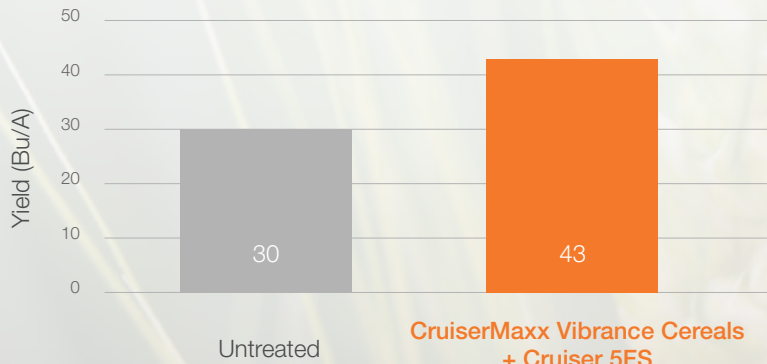

CruiserMaxx Vibrance Cereals pairs with extra Cruiser to help drive wheat yield potential

Syngenta trials on spring wheat; Minnesota and North Dakota; 2010