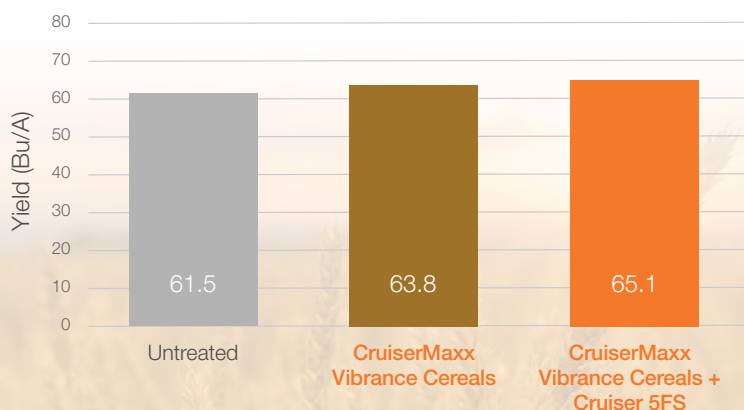

CruiserMaxx Vibrance Cereals: Protect Roots From What You Can't See

Although you can't see them, healthy roots are critical to wheat plants' stand establishment and nutrient uptake. To help your wheat withstand early-season insect and disease stressors, CruiserMaxx® Vibrance® Cereals seed treatment is the solution for stronger roots and enhanced crop performance. The power of four combined chemistries delivers RootingPower to safeguard seeds, young seedlings and roots for increased crop productivity and yield potential.

Key benefits:

- Delivers the Cruiser® Vigor Effect to help enhance germination, increase vigor and strengthen stand establishment
- Boosts RootingPower through longer-lasting disease protection, resulting in stronger roots and improved plant stands
- Enhances wireworm activity and protects against aphids, Hessian fly and other pests when applied with additional Cruiser 5FS
- Keeps active ingredients on the seed where it matters, resulting in less dust-off as the seed is handled

Protection from diseases and insects:

- Common, dwarf and karnal bunts
- Common root rot*
- Covered, false loose, loose and true loose smuts
- European chafer
- *Fusarium*
- General seed rots
- *Pythium*
- *Rhizoctonia*
- Seedborne *Septoria*
- *Septoria* leaf blotch**
- Take-all*
- Wireworms*

On average, winter wheat treated with CruiserMaxx Vibrance Cereals delivers higher yield than untreated